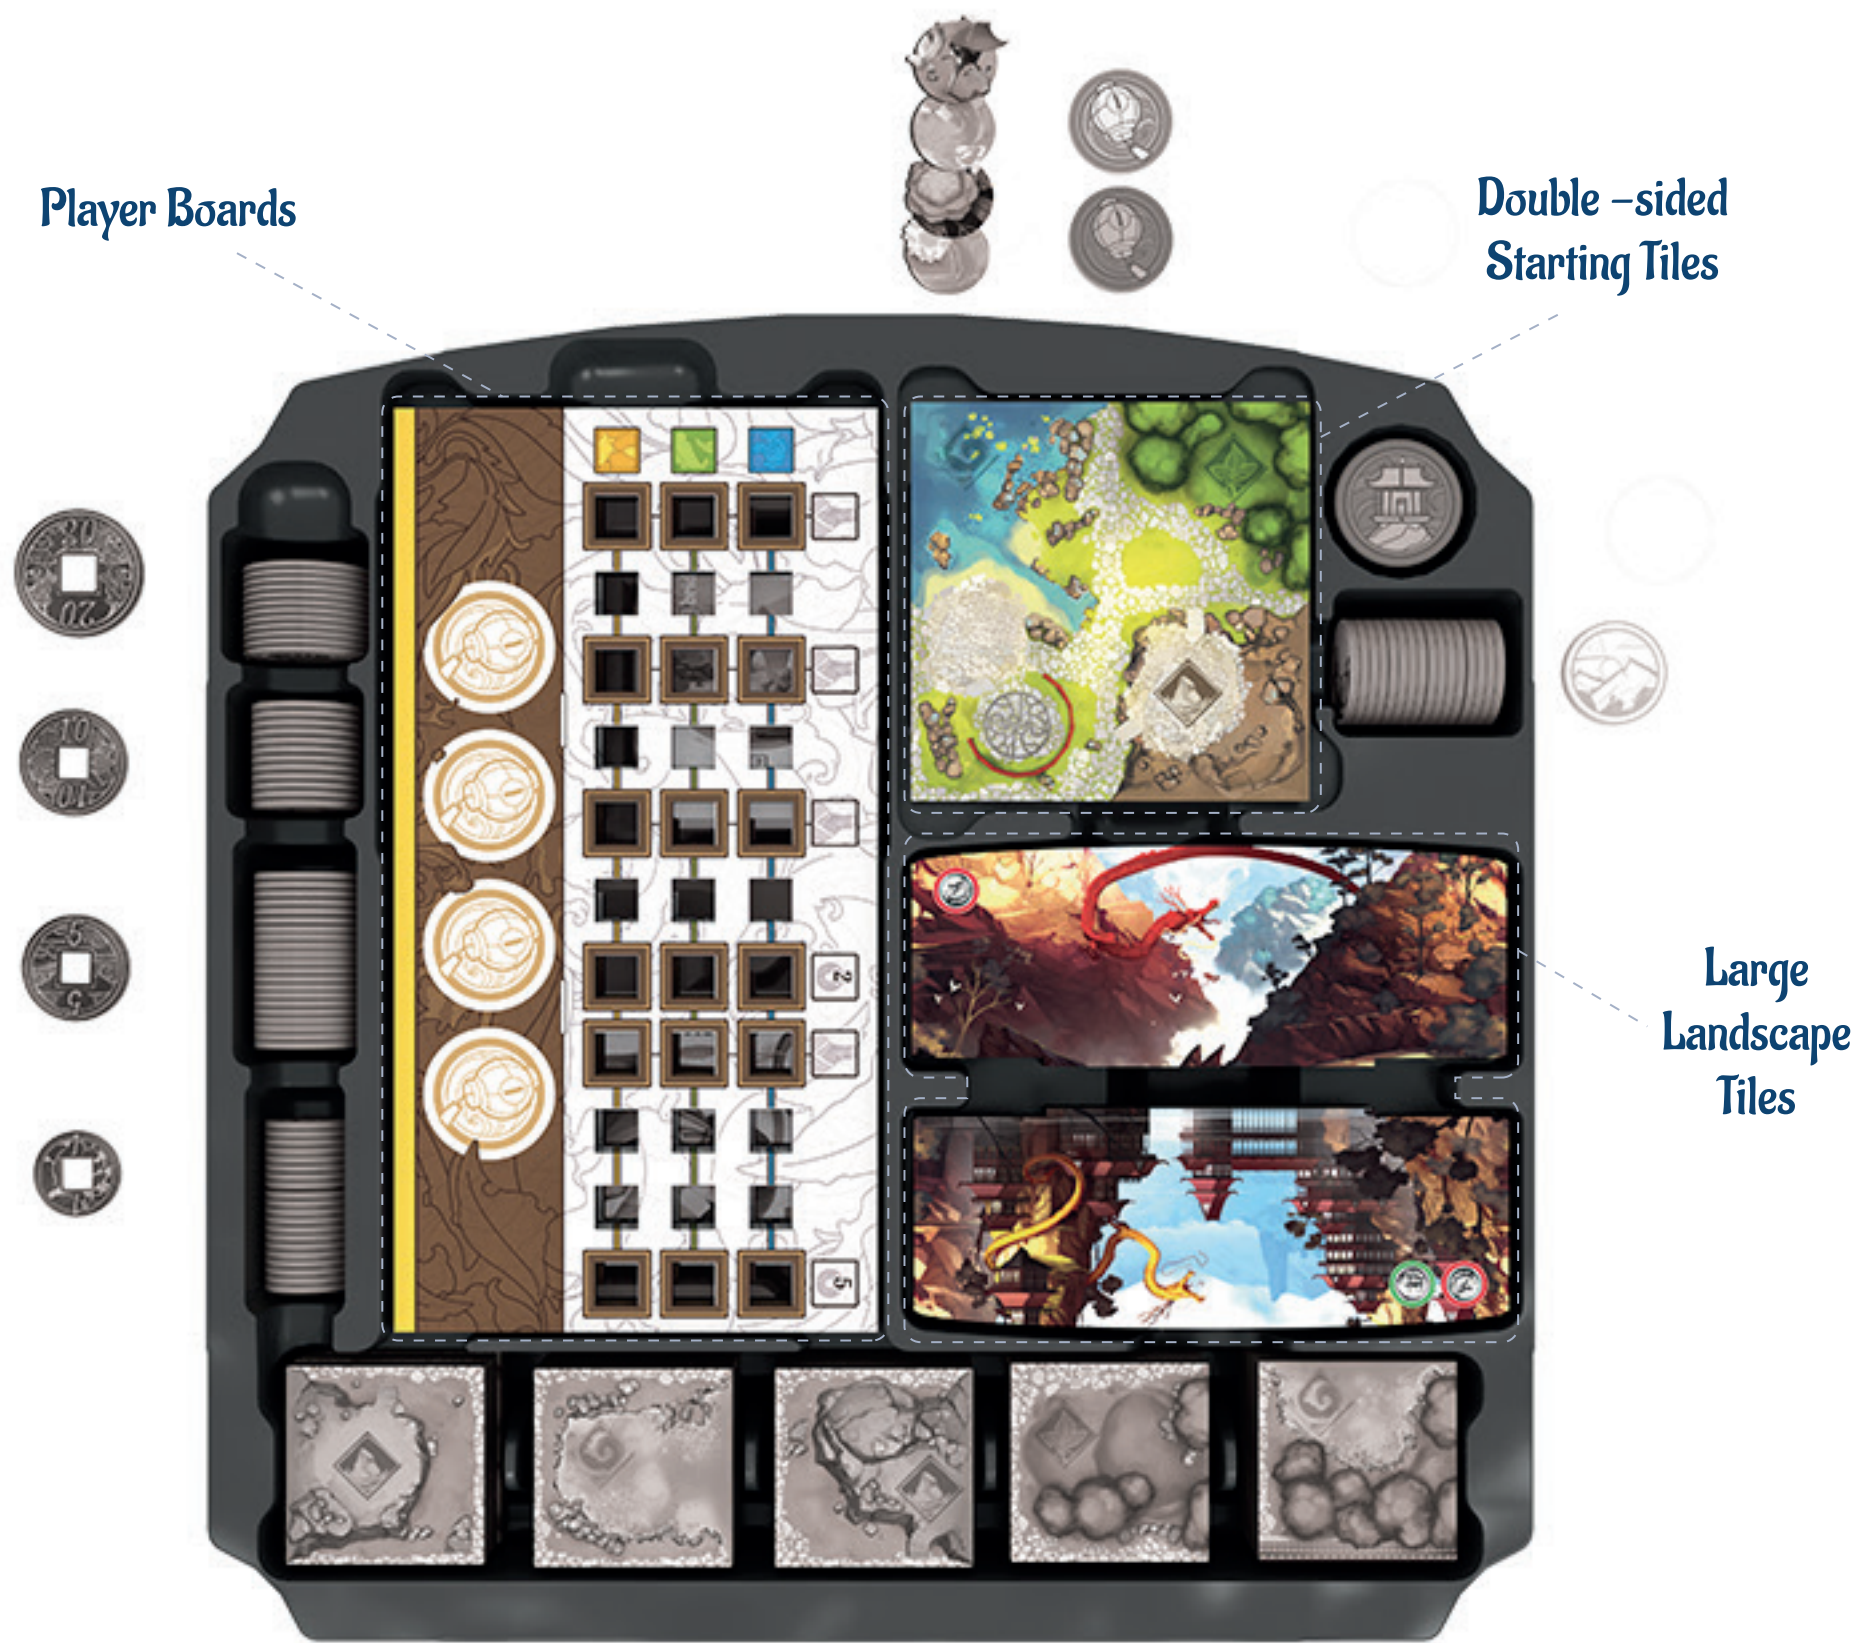

# Tang Garden: Base Game Tray - B

# Tang Garden: Base Game Tray - B

Decorations  
Birds, Fish, Lotus, Peonies

Lanterns

Cubes

Engineer Token  
First Player Token

Decoration Cards

Large and Small  
Landscape Tokens

Characters Tokens

# Tang Garden: Base Game Tray - B

Player Boards

Double-sided Starting Tiles

Large Landscape Tiles

# Tang Garden: Base Game Tray - A